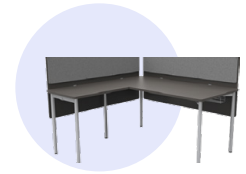

+ Privacy Screen

Align Desk 1500mm
with Return (left or
right side)

+ Cable Tray

+ Modesty Panel

+ Privacy Screen

+ two Privacy Screens

The Align Admin range is
available in four colours

with nine drawer pop colours