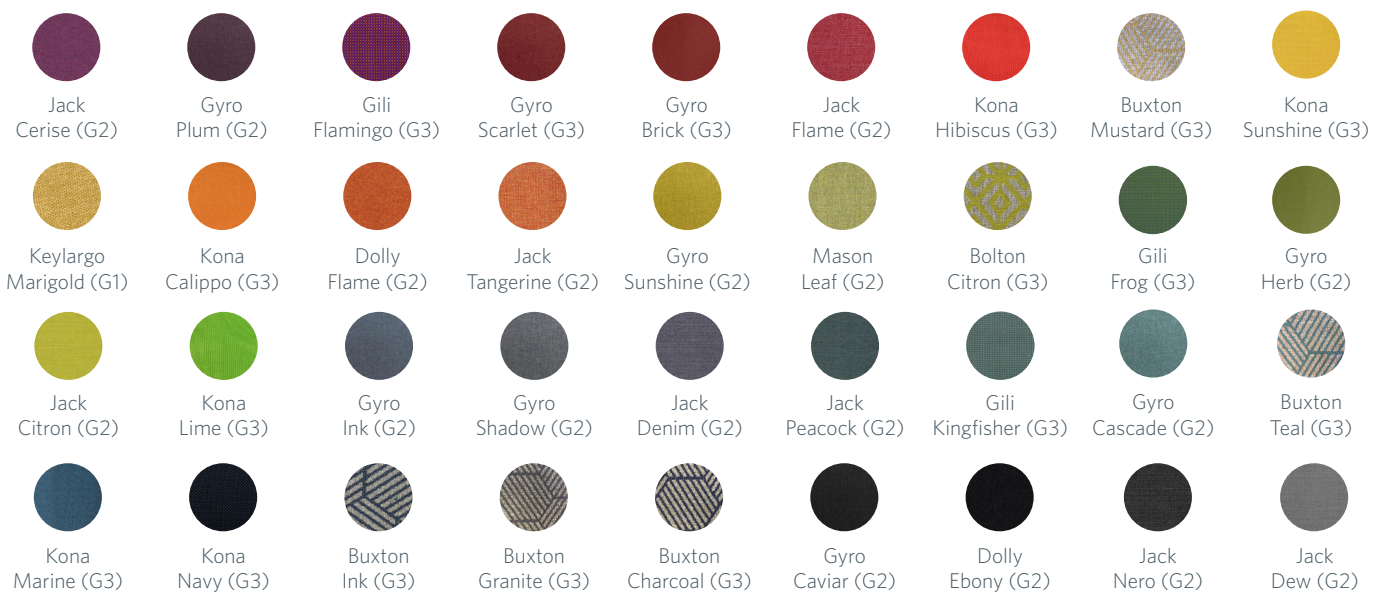

Olympia
Yellow

Juicy

Caribbean

Bodyfurn® Range

Red

Orange

Green

Light Blue

Keylargo
Navy (G1)

Blaze
Navy (G2)

Elton
Midnight (G2)

Rhea
Raven (G2)

Gravity
Onyx (G2)

Keylargo
Ebony (G1)

Augustus
Armour (G4)

Elton
Graphite (G2)

Augustus
Zinc (G4)

Keylargo
Zinc (G1)

Connect Chair Range

Panel Range (Low Pressure Laminate - LPL) - Other Options

Outdoor Textiles - Picnic Pads

Bean Bag Range

High Pressure Laminate - HPL

Textiles - Other Options

To view samples of colour swatches please [contact us](#).

Disclaimer. We do our best to ensure the colours displayed are accurate, however due to monitor variations actual colours may vary from what appears on screen.