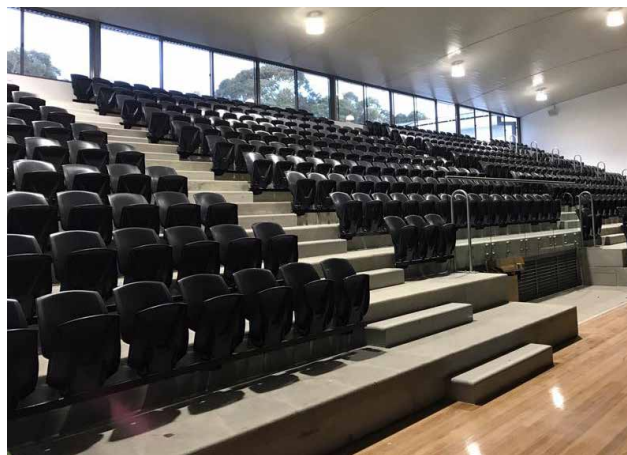

auditorium fixed seating

Whether its indoors or outdoors, high-quality seating that is comfortable and durable is a must.

We can support your project, so it is hassle-free from start to finish. Enquire today and we will put you in touch with our dedicated fixed seating manager.

features.

- Wide range of options, colours and commercial grade upholstery fabrics
- Award winning seating
- Project management and installation for large and small spaces
- Iconic seating featured in entertainment venues and prestigious educational facilities such as the University of Sydney and Olympic Park

Search [auditorium](#) at [furnware.com](#)

[furnware.com](#)

furnware®