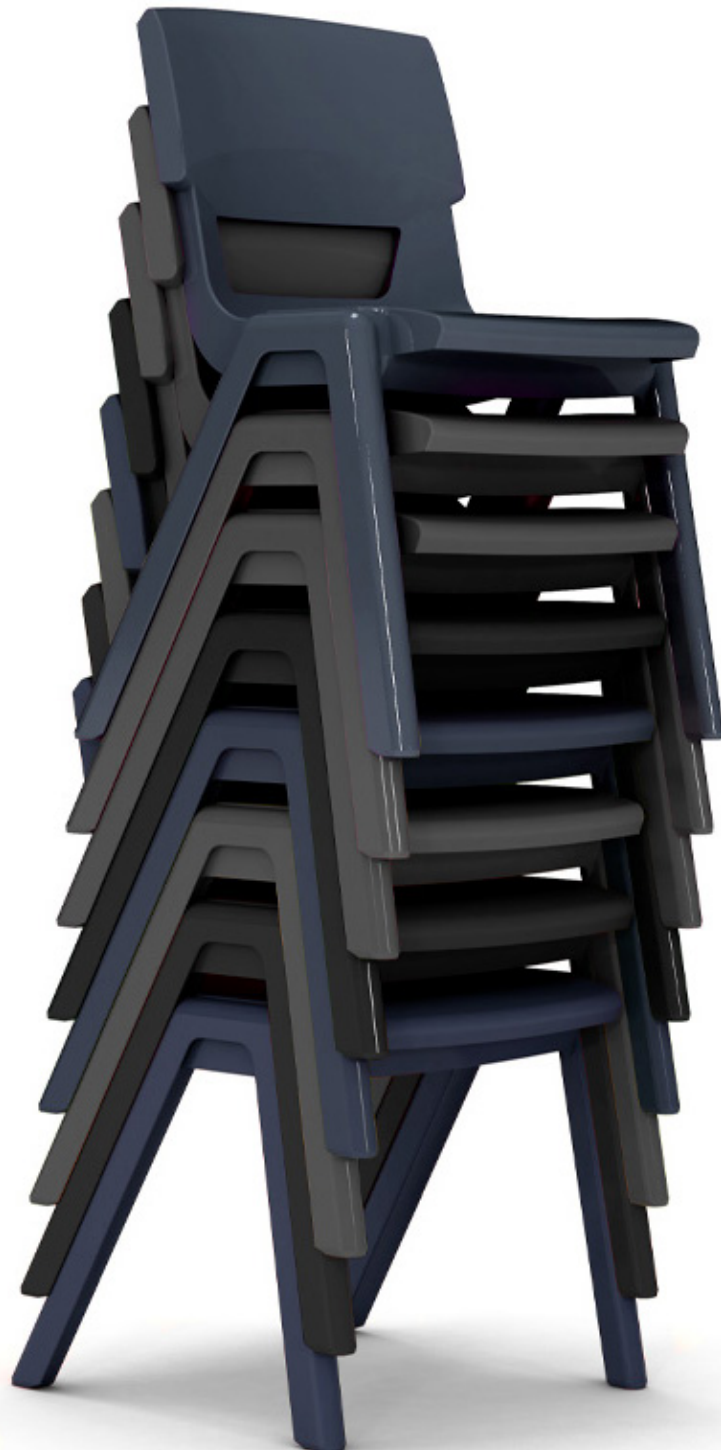

# postura max<sup>®</sup> chair

A student chair designed and engineered for the classroom.

furnware<sup>®</sup>

The Postura Max<sup>®</sup> is an ideal seating solution for any school. Available in four heights, it's perfect for students of all shapes and sizes.

## features.

- Superior pressure support curves IPR (Ischial-Pressure-Release system) encourages students to sit in the right place for the best posture.
- Extra-large lumbar air ventilation in the backrest
- Flexing air bridge supporting the seat
- Anti-rocking system, designed to resist rocking backwards
- Single injection molded polypropylene design, made tough
- Anti-static polypropylene ensures chairs are easier to clean and are cleaner for longer
- Stackable, lightweight and durable
- Stacks to 10 chairs high (recommended)
- Available in four sizes - call us today for assistance in matching your students with the correct chair & desk
- 20-year warranty

## colour range.

Dark Grey

Slate

Black