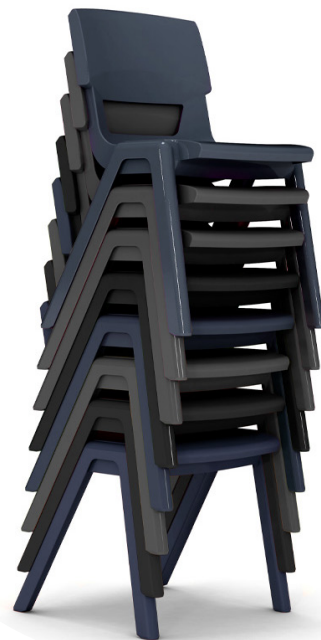

# postura max<sup>®</sup> chair

Loved by millions of students worldwide, this school chair is stackable, lightweight and durable.

Created by Harry Sebel who founded the iconic Australian furniture company, Sebel.

The Postura Max<sup>®</sup> is an ideal seating solution for any school. Available in four heights, it's perfect for students of all shapes and sizes.

## features.

- Superior pressure support curves IPR (Ischial-Pressure-Release system) encourages students to sit in the right place for the best posture.
- Extra-large lumbar air ventilation in the backrest
- Flexing air bridge supporting the seat
- Anti-rocking system, designed to resist rocking backwards
- Single injection molded polypropylene design, made tough
- Anti-static polypropylene ensures chairs are easier to clean and are cleaner for longer
- Stackable, lightweight and durable
- Stacks to 10 chairs high (recommended)
- Available in four sizes - call us today for assistance in matching your students with the correct chair & desk
- 20-year warranty

## colour range.

Dark Grey

Slate

Black