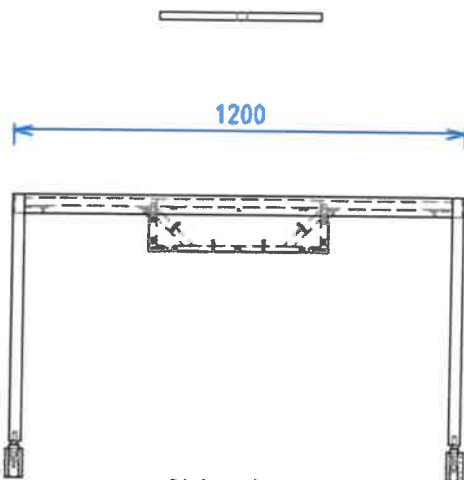

Front Elevation

Side Elevation

Plan View

Perspective

Tinker Table 1636x1200

W x D

furnware

Front Elevation

Side Elevation

Plan View

Perspective

Tinker Table 1200x1200

W x D

furnware