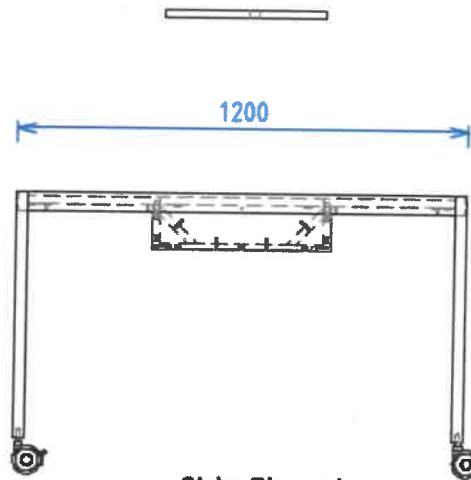

Front Elevation

Side Elevation

Plan View

Perspective

Tinker Table 1636x1200

W x D

furnware

Front Elevation

Side Elevation

Plan View

Perspective

Tinker Table 1200x1200

W x D

furnware