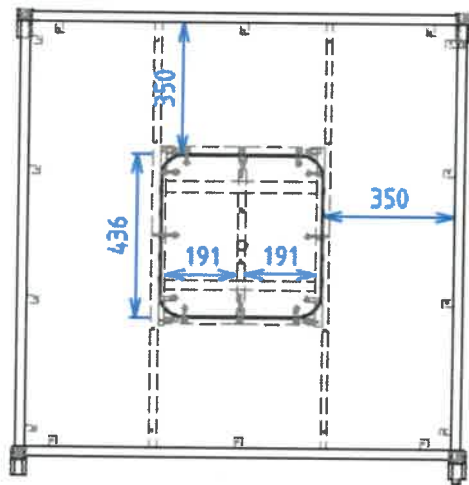

Front Elevation

Side Elevation

Plan View

Perspective

Tinker Table 1636x1200

W x D

furnware

Front Elevation

Side Elevation

Plan View

Perspective

Tinker Table 1200x1200

W x D

furnware