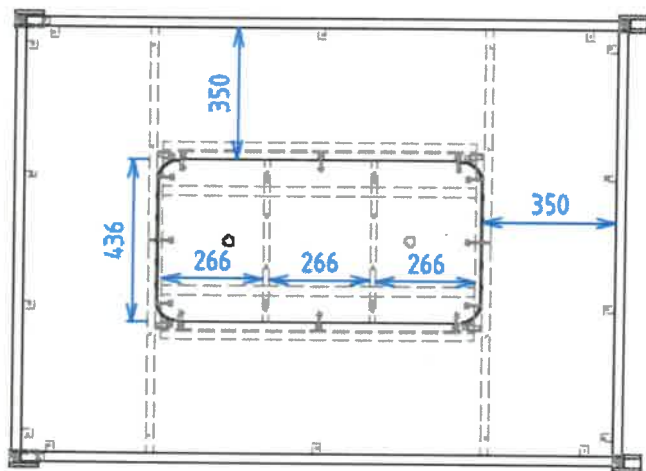

Front Elevation

Side Elevation

Plan View

Perspective

Tinker Table 1636x1200

W x D

furnware

Front Elevation

Side Elevation

Plan View

Perspective

Tinker Table 1200x1200

W x D

furnware