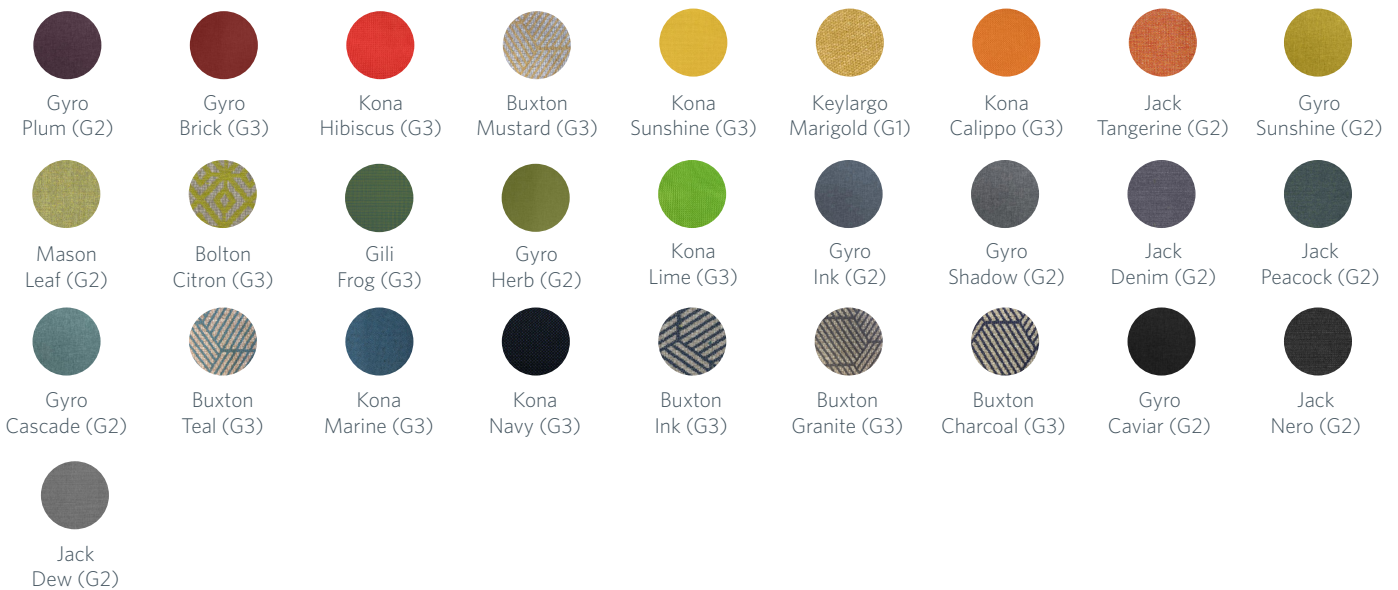

To view samples of colour swatches please [contact us](#).

Disclaimer. We do our best to ensure the colours displayed are accurate, however due to monitor variations actual colours may vary from what appears on screen.